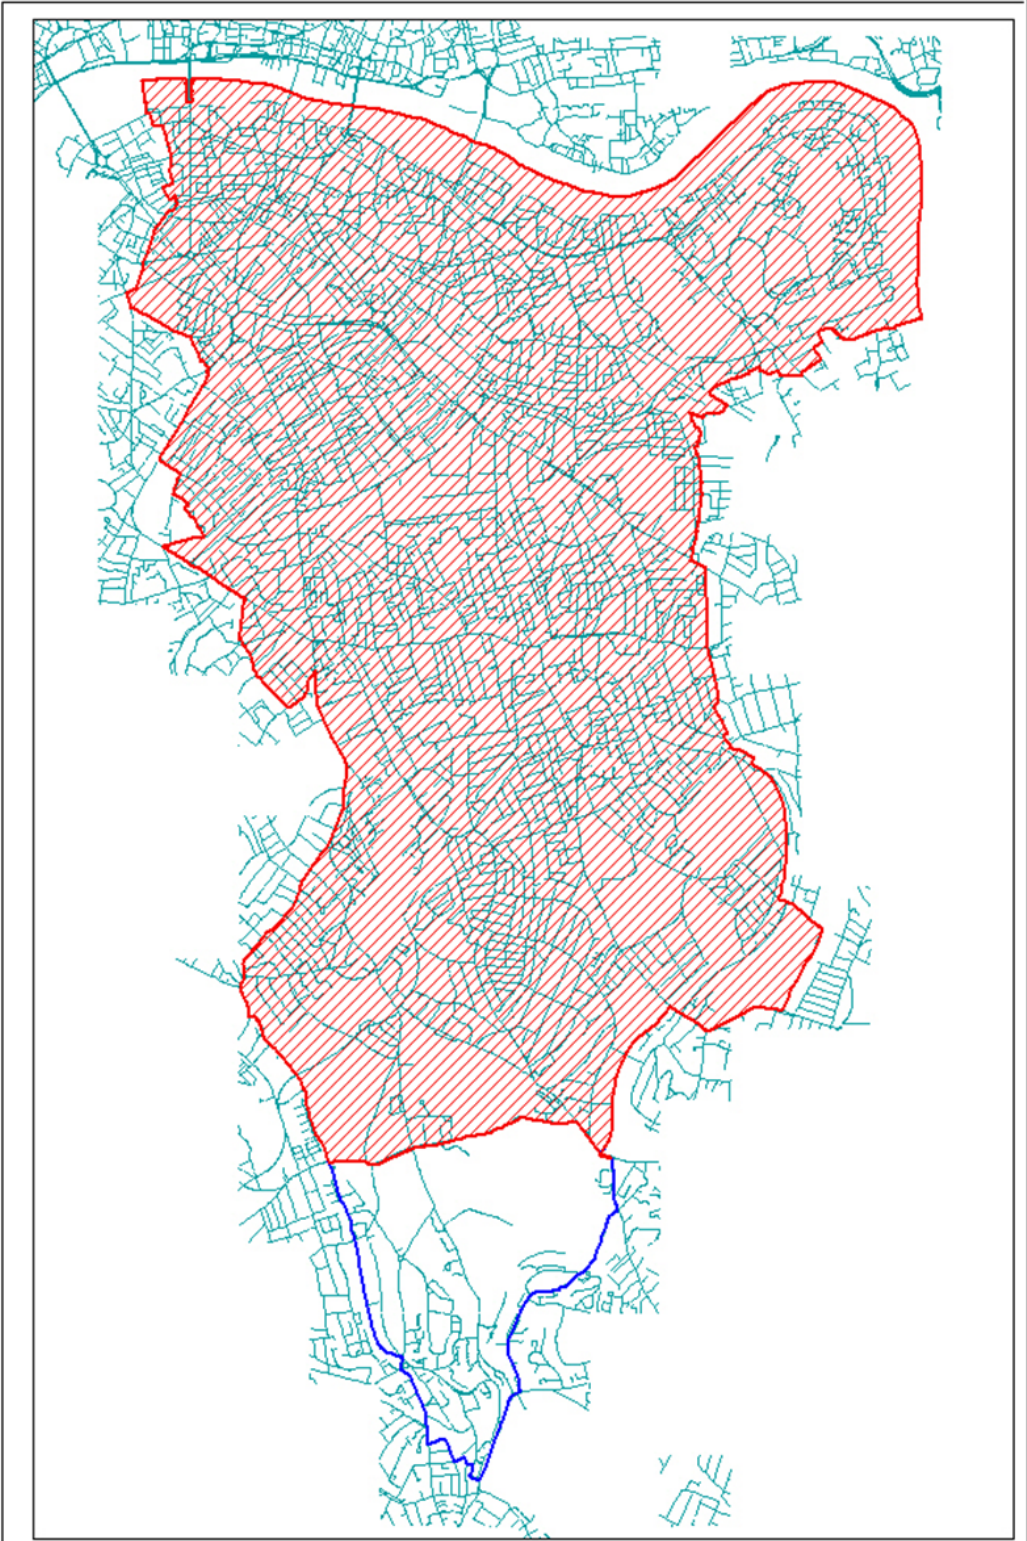

Southwark Air Quality Management Area

London Borough of Southwark Air Quality Management Area 2003

This map is reproduced from Ordnance Survey material with the permission of Ordnance Survey on behalf of the Controller of Her Majesty's Stationary Office Crown Copyright. Unauthorised reproduction infringes Crown Copyright and may lead to prosecution or civil proceedings. London Borough of Southwark CA086541 (2001)